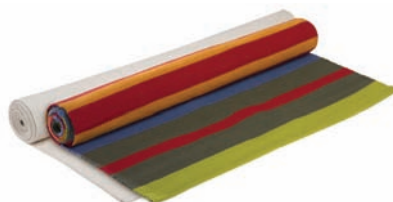

**Round Organic Bolster** | 3.7kg  
700 x 250mm dia | 4 colours

**Rectangle Organic Bolster** | 2.8kg  
560 x 250 x 160mm | 4 colours

**Yoga Strap** | Organic cotton  
2400 x 40mm with D-rings

**Cork Yoga Block**  
250 x 150 x 100mm

**Yoga Blankets** | 90% Wool  
2250 x 1700mm

**Mysore Rug** | 3 Colours  
1800 x 650mm approx

**Manduka eQua Mat Towel**  
1830 x 675mm

**Manduka eQua Hand Towel**  
675 x 405mm

**Manduka Matware Sleeve**  
700 long x 180mm dia